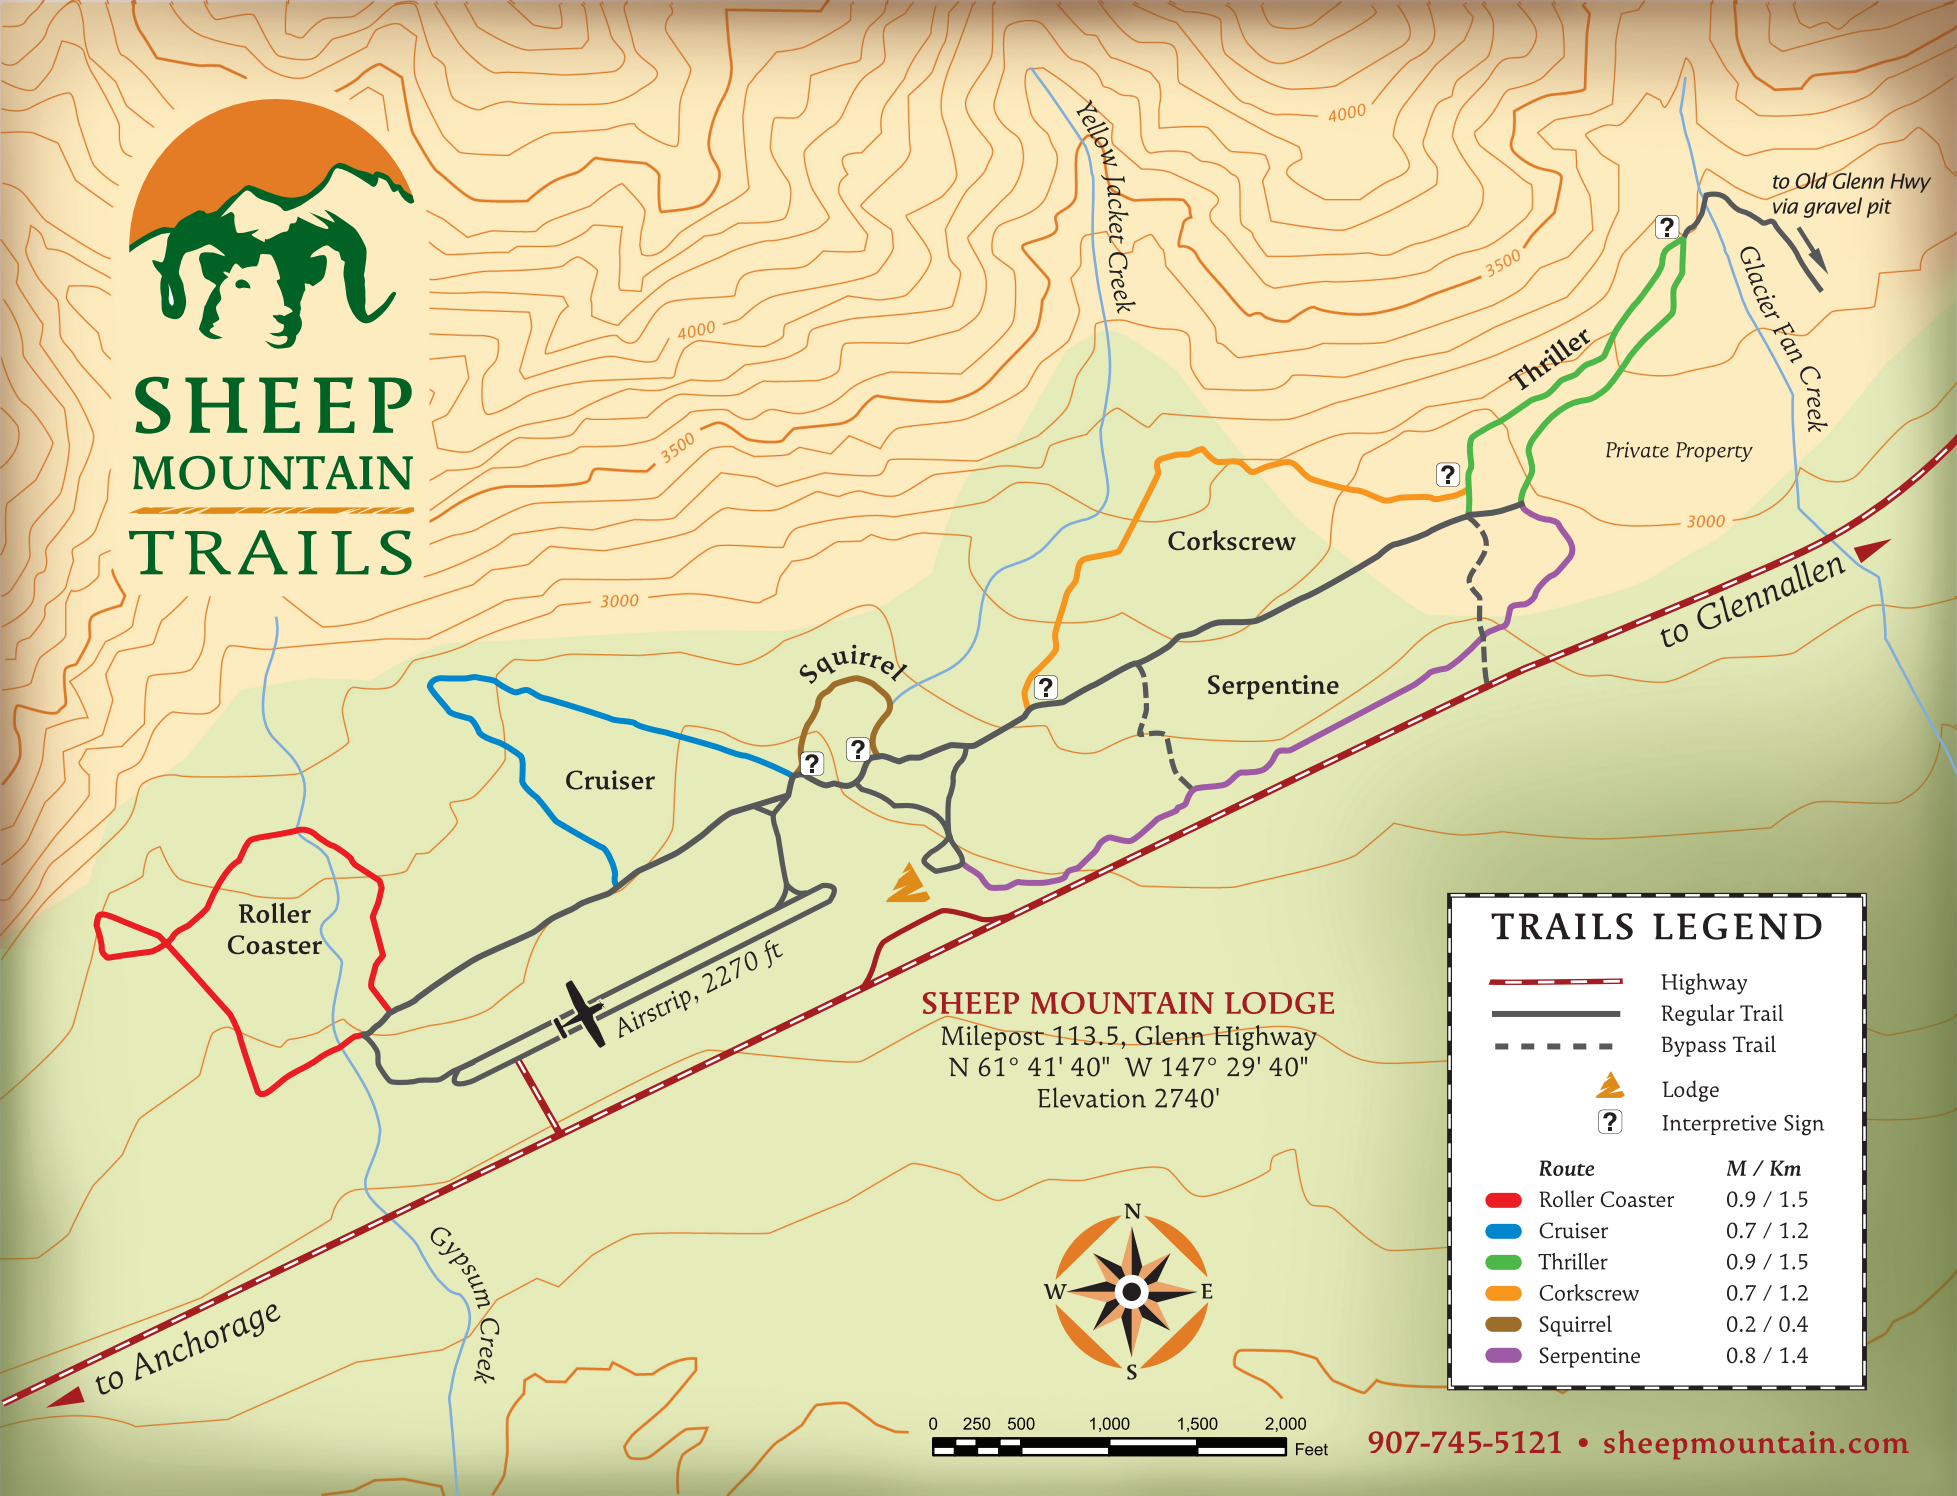

# SHEEP MOUNTAIN TRAILS

**SHEEP MOUNTAIN LODGE**  
Milepost 113.5, Glenn Highway  
N 61° 41' 40" W 147° 29' 40"  
Elevation 2740'

## TRAILS LEGEND

- Highway
- Regular Trail
- Bypass Trail
- Lodge
- Interpretive Sign

Route	M / Km
Roller Coaster	0.9 / 1.5
Cruiser	0.7 / 1.2
Thriller	0.9 / 1.5
Corkscrew	0.7 / 1.2
Squirrel	0.2 / 0.4
Serpentine	0.8 / 1.4